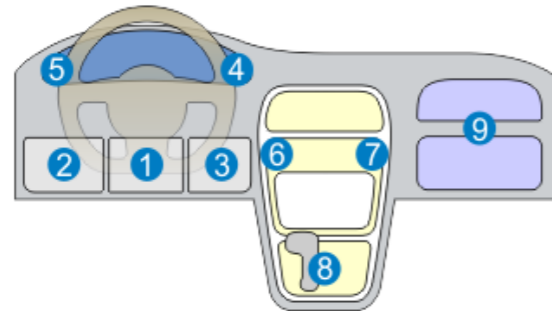

OBD Port Location:

1. Just below the steering wheel column
2. Left side of the steering wheel column
3. Right side of the steering wheel column
4. On the right side of the dashboard
5. On the left side of the dashboard
6. On the left side of central console
7. On the right side of the central console
8. Under the glove box
9. Within the drawer